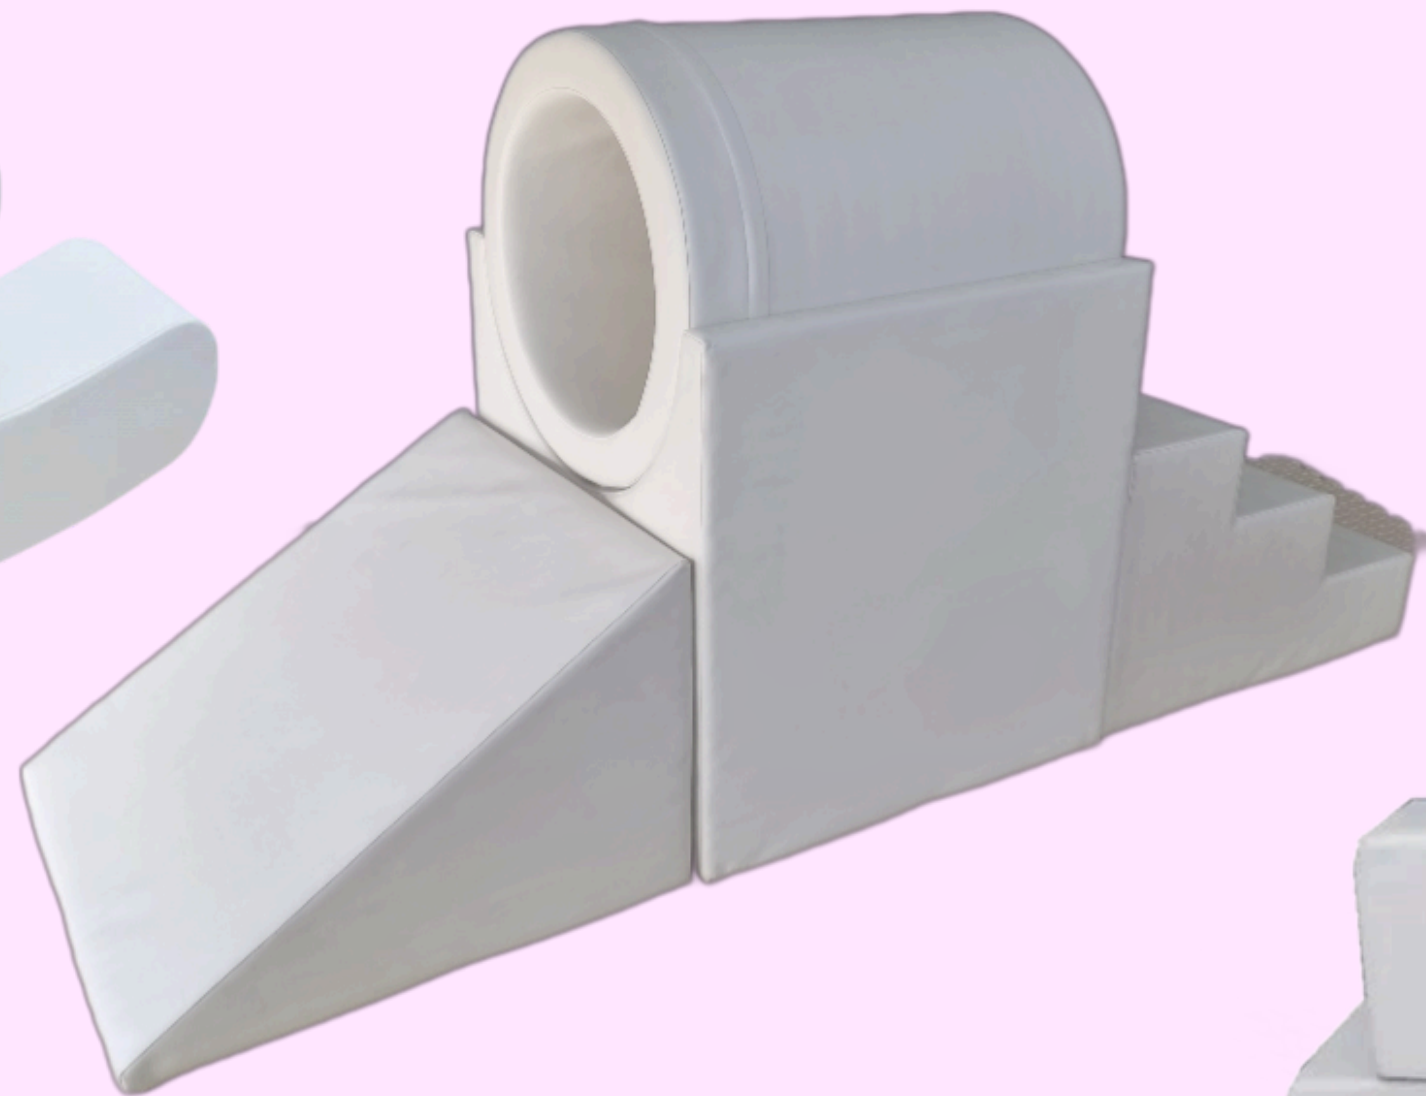

WHITE Small

Dr
Playhouse
events