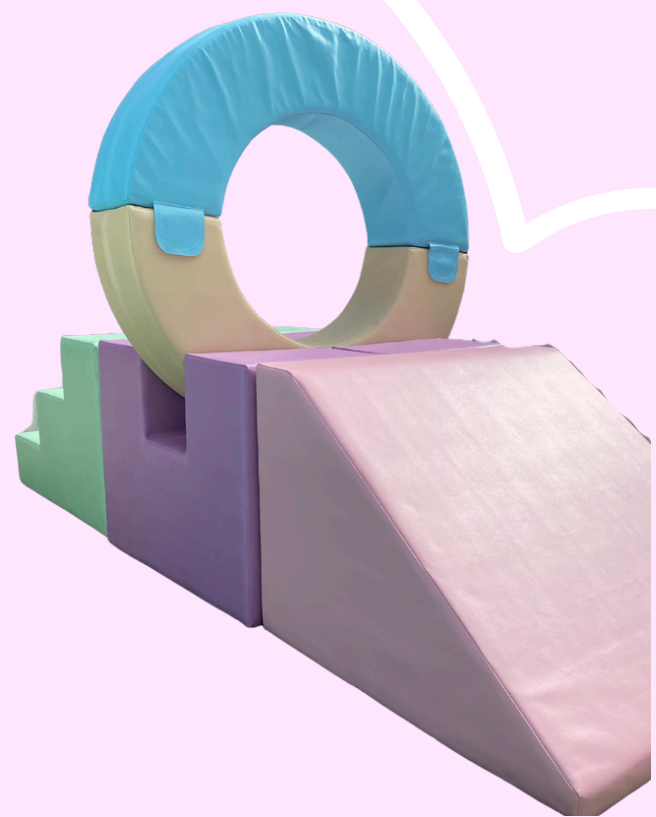

♡ Create your own package

BLOCKS

CAR

ANIMAL
HOPPER

SEE-SAW

ANIMAL
HOPPER

SQUIRREL

RING & SLIDE
SET

MERRY-GO-
ROUND

ARCH
TUNNEL

CRAWL &
SLIDE SET

ROCK CLIMB
& SLIDE SET

CLIMB &
SLIDE SET

♥ Create your own package

BLOCKS

CAR

ANIMAL
HOPPER

SEE-SAW

ANIMAL
HOPPER

SQUIRREL

RING & SLIDE
SET

MERRY-GO-
ROUND

TUNNEL &
SLIDE SET

CRAWL &
SLIDE SET

ROCK CLIMB
& SLIDE SET

CLIMB &
SLIDE SET

Ball Pits

2m

WHITE

♡ Petite xs ♡

Dr
Playhouse
events

WHITE Petite s