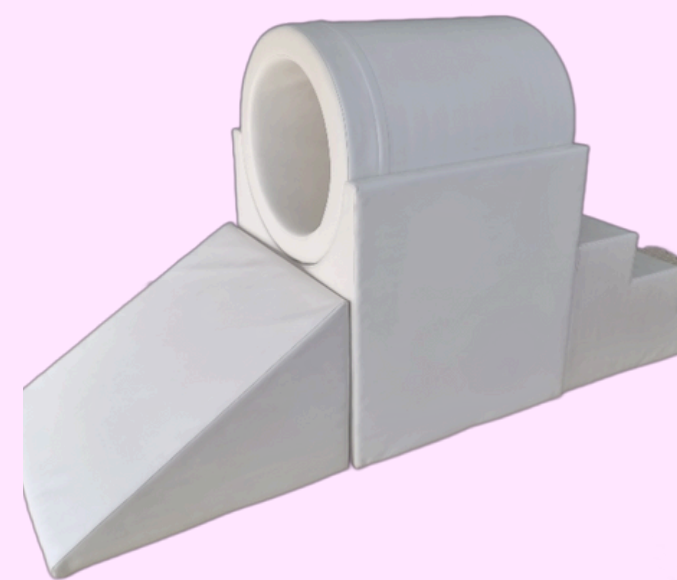

ANIMAL
HOPPER

SEE-SAW

ANIMAL
HOPPER

SQUIRREL

RING & SLIDE
SET

MERRY-GO-
ROUND

TUNNEL &
SLIDE SET

CRAWL &
SLIDE SET

ROCK CLIMB
& SLIDE SET

CLIMB &
SLIDE SET

Ball Pits

2m

WHITE

♡ Petite xs ♡

Dr
Playhouse
events

WHITE Petite s