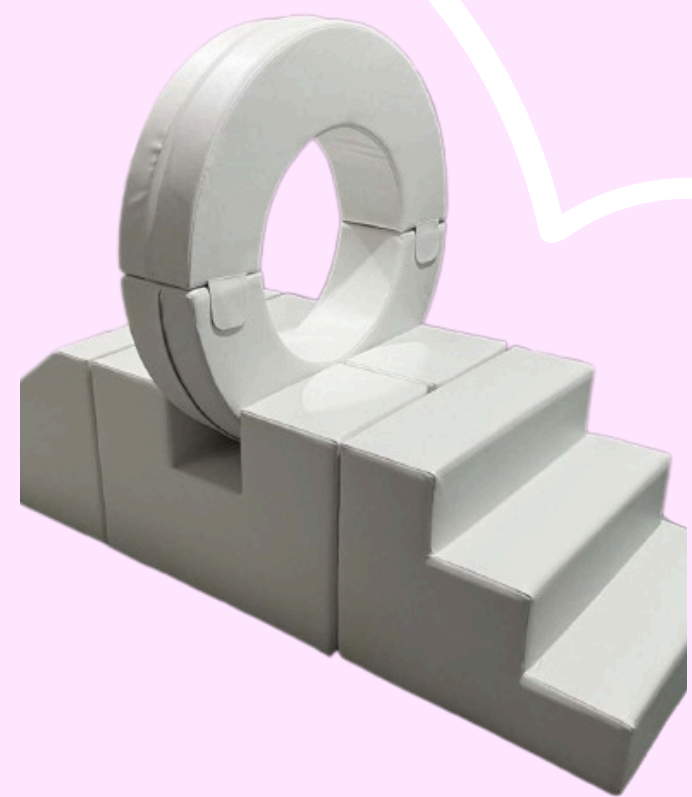

ANIMAL
HOPPER

SEE-SAW

ANIMAL
HOPPER

SQUIRREL

RING & SLIDE
SET

MERRY-GO-
ROUND

TUNNEL &
SLIDE SET

CRAWL &
SLIDE SET

ROCK CLIMB
& SLIDE SET

CLIMB &
SLIDE SET

Ball Pits

2m

WHITE

♡ Petite xs ♡

Dr
Playhouse
events

WHITE Petite s