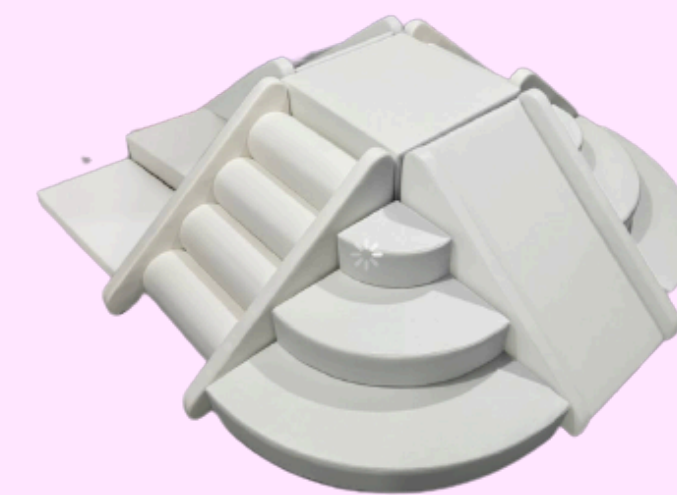

ANIMAL
HOPPER

SEE-SAW

ANIMAL
HOPPER

SQUIRREL

RING & SLIDE
SET

MERRY-GO-
ROUND

TUNNEL &
SLIDE SET

CRAWL &
SLIDE SET

ROCK CLIMB
& SLIDE SET

CLIMB &
SLIDE SET

Ball Pits

2m

WHITE

♡ Petite xs ♡

Dr
Playhouse
events

WHITE Petite s