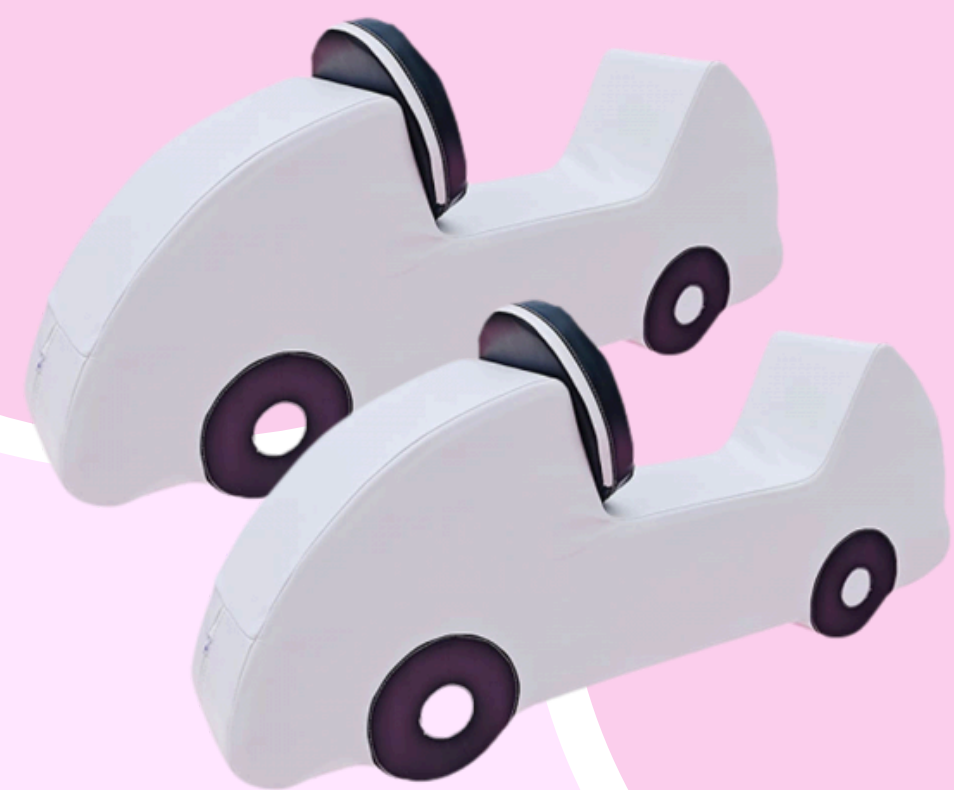

WHITE Shmedium

Playhouse
events