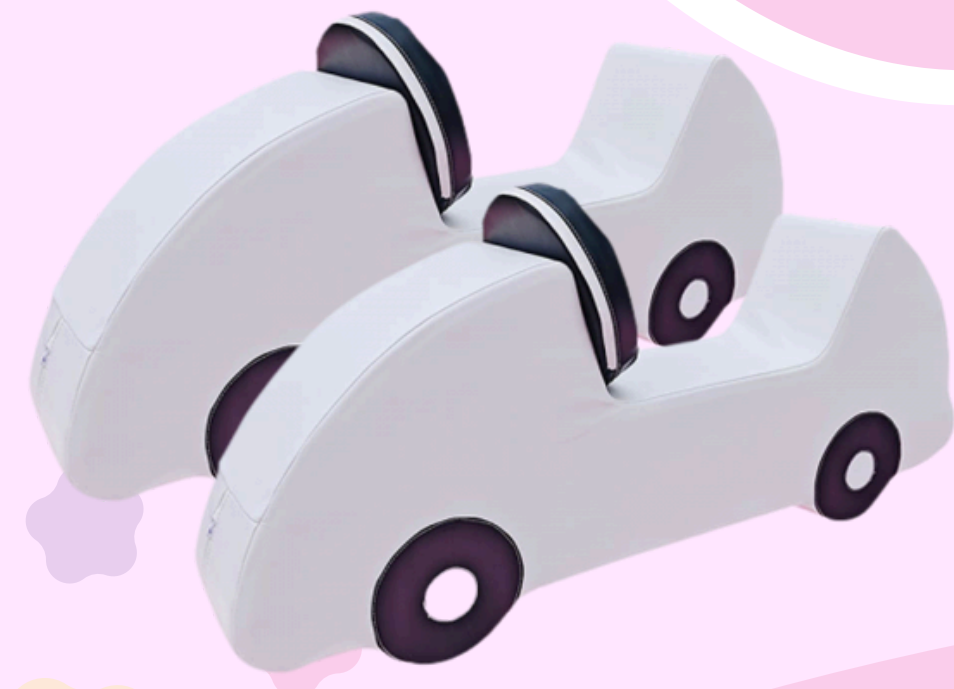

WHITE Small

Dr
Playhouse
events